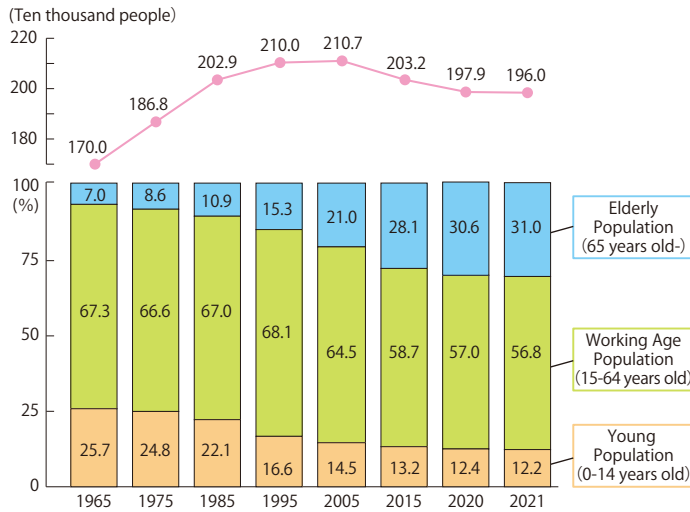

Population

Proportion of Population by Age (3 Groups)

Source: Ministry of Internal Affairs and Communications, Gifu Prefectural Government

Population : 1,960,461

The population of Gifu has been decreasing since 2005, being 1,960,461 in 2021, a decrease of 18,281 from the previous year. There are 782,431 households, resulting in an increase of 1,701 year on year. Each household has on average 2.51 family members in the 2021 survey, while the figure was 2.53 in 2020. These statistics indicate a trend towards a reduction in household size.

Registered Foreign Residents in Gifu Prefecture

(June30, 2021)

Country	Number of Residents	Composition Percentage %	Difference with the previous year
Philippines	13,356	22.9	0.5
Brazil	11,880	20.3	△ 0.4
Vietnam	10,495	18.0	1.3
China	10,460	17.9	△ 1.7
Korea(ROK)	3,428	5.9	0.0
Indonesia	1,153	2.0	0.0
Nepal	902	1.5	△ 0.1
Thailand	852	1.4	0.0
USA	355	0.6	0.0
Taiwan	166	0.3	△ 0.1
Others	5,365	9.2	0.5
Total	58,412	100.0	